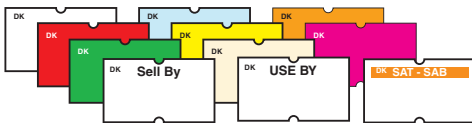

1,000 labels/roll

DOW Plus Blank Kit ... **110410**

THE DIFFERENCE IS NIGHT AND DAY.™