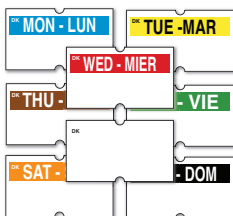

# SPEEDYMARK® EXPRESS 10 MARKER AND BANDS

- Perfect for labeling large volumes of pre-portioned foods
- Truck delivery time is expedited by rapid labeling of received goods
- Clear imprint boosts legibility
- All labels are 8 rolls/sleeve

## Speedy Mark® Express 10

Date Coder... **111163**

Ink Roller..... **112137**

1,000 labels/roll

White .....	<b>110418</b>
Fl. Red .....	<b>110419</b>
Fl. Orange .....	<b>110420</b>
Fl. Green .....	<b>110421</b>
Yellow .....	<b>110430</b>
Ivory .....	<b>110425</b>
Light Blue .....	<b>110431</b>
Fl. Pink .....	<b>110422</b>
Sell By.....	<b>110427</b>
Use by .....	<b>110428</b>
MON-Blue .....	<b>110409</b>
TUE-Yellow .....	<b>110409</b>
WED-Red.....	<b>110409</b>
THU-Brown.....	<b>110409</b>
FRI-Green.....	<b>110409</b>
SAT-Orange .....	<b>110409</b>
SUN-Black .....	<b>110409</b>

**Actual Size  
of Label**

750 labels/roll

White .....	<b>110408</b>
MON-Blue.....	<b>113352</b>
TUE-Yellow .....	<b>113352</b>
WED-Red.....	<b>113352</b>
THU-Brown.....	<b>113352</b>
FRI-Green.....	<b>113352</b>
SAT-Orange .....	<b>113352</b>
SUN-Black .....	<b>113352</b>

1,000 labels/roll

White .....	<b>112458</b>
Use By .....	<b>113331</b>

1,000 labels/roll

White .....	<b>110433</b>
Fl. Red .....	<b>110435</b>
Yellow .....	<b>110434</b>
Fl. Green .....	<b>111222</b>
Medium Blue .....	<b>112024</b>
White Good Thru.....	<b>110429</b>